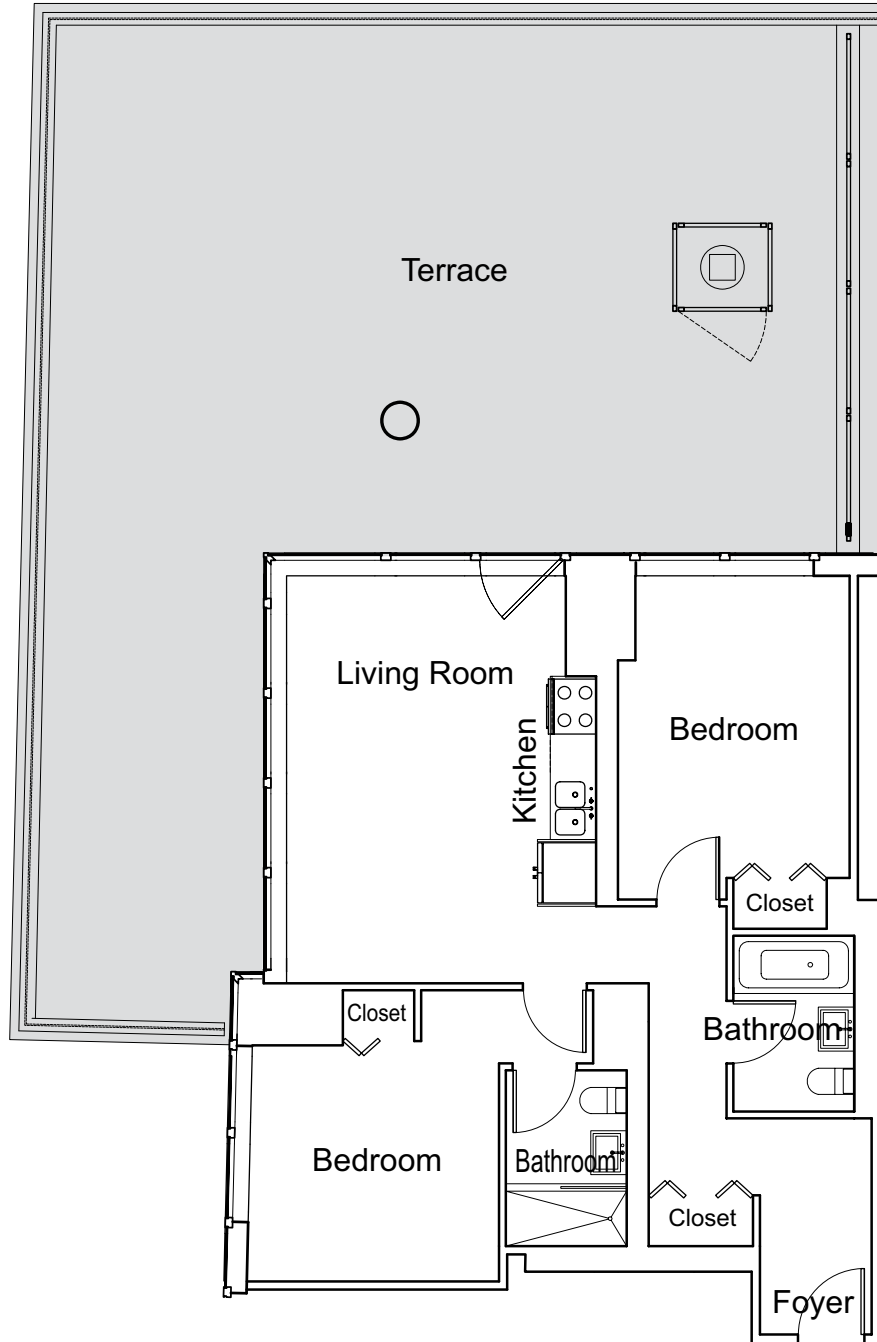

# truffles

telephone 212.245.3030 trufflestribeca.com

**No. 711**  
Split Two Bedroom  
Two Bathroom  
Corner Living Room with Double Exposure  
Large Private Terrace  
Entry Foyer